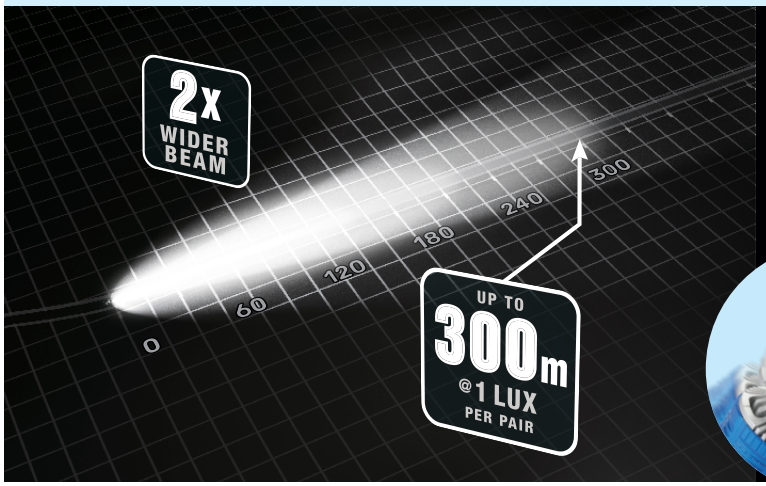

NARVA®
THE VISION TO GO FURTHER

NEW PRODUCT RELEASE

GEN III LED High Beam Performance Globes

NOT ADR APPROVED, FOR OFF ROAD USE ONLY

FEATURES

- Light bar like upgrade to high beam performance*
- 300m @ 1 Lux with 2 x beam width of standard halogen
- No extra drilling, wiring or switches
- Ideal for vehicles without nudge bars or bull bars
- 12000Lm per kit with 6000°K crisp white output

* Results vary with vehicle headlamp type

www.narva.com.au www.narva.co.nz

GEN III LED High Beam Performance Globes

Performance Characteristics

- Upgrades the vehicle's high beam performance to be similar to a 14" 5 Watt L.E.D light bar (tested against Narva LED Light Bar P/No. 72273*) with a simple globe change.
- Up to 25x more life than a standard globe makes these globes a 'fit and forget' option for any suitable vehicle.
- No filament or moving parts make these globes ideal for rough terrain. Shock and vibration resistant to international standards (IEC 60068-2-64).

* Results vary with vehicle headlamp type

Shock & vibration resistant

These High Beam Performance Globes are engineered for high beam applications only and **will not be covered by warranty if installed in a low beam application**